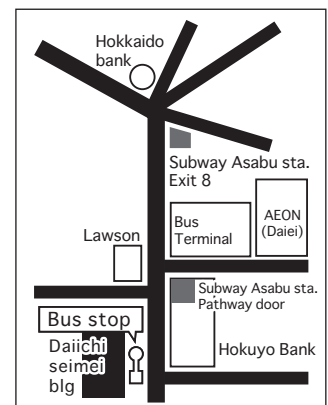

Sapporo sta. North Exit Depart

Bus stop	Sapporo sta. North Exit →						
Sapporo sta. North Exit Depart	16:00	17:00	18:00	19:10	20:00	21:00	21:55
Subway Asabu sta.	16:20	17:20	18:20	19:30	20:20	21:20	22:15
Gateaux kingdom Arrive	16:40	17:40	18:40	19:50	20:40	21:40	22:35

※“Bus stop of Susukino” and “bus stop of kita 24 jou” will be abolished.

※ Summer or winter break, spring break, etc. There is a thing to be operated in the holiday timetable.

■ Chateraise Gateaux kingdom SAPPORO Access Map

■ Sapporo sta. North Exit

■ Subway Asabu sta.

※After 9pm. Bus stop in Sapporo sta. North Exit will be near Sapporo sta. police box.
 ※Transportation condition may cause a delay on arrivals and departures.