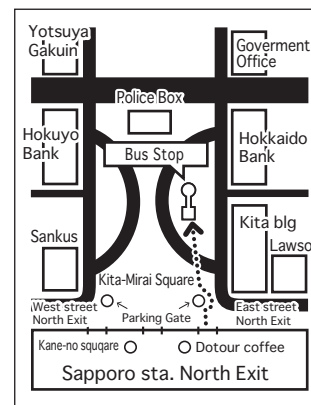

■ Sapporo sta. North Exit